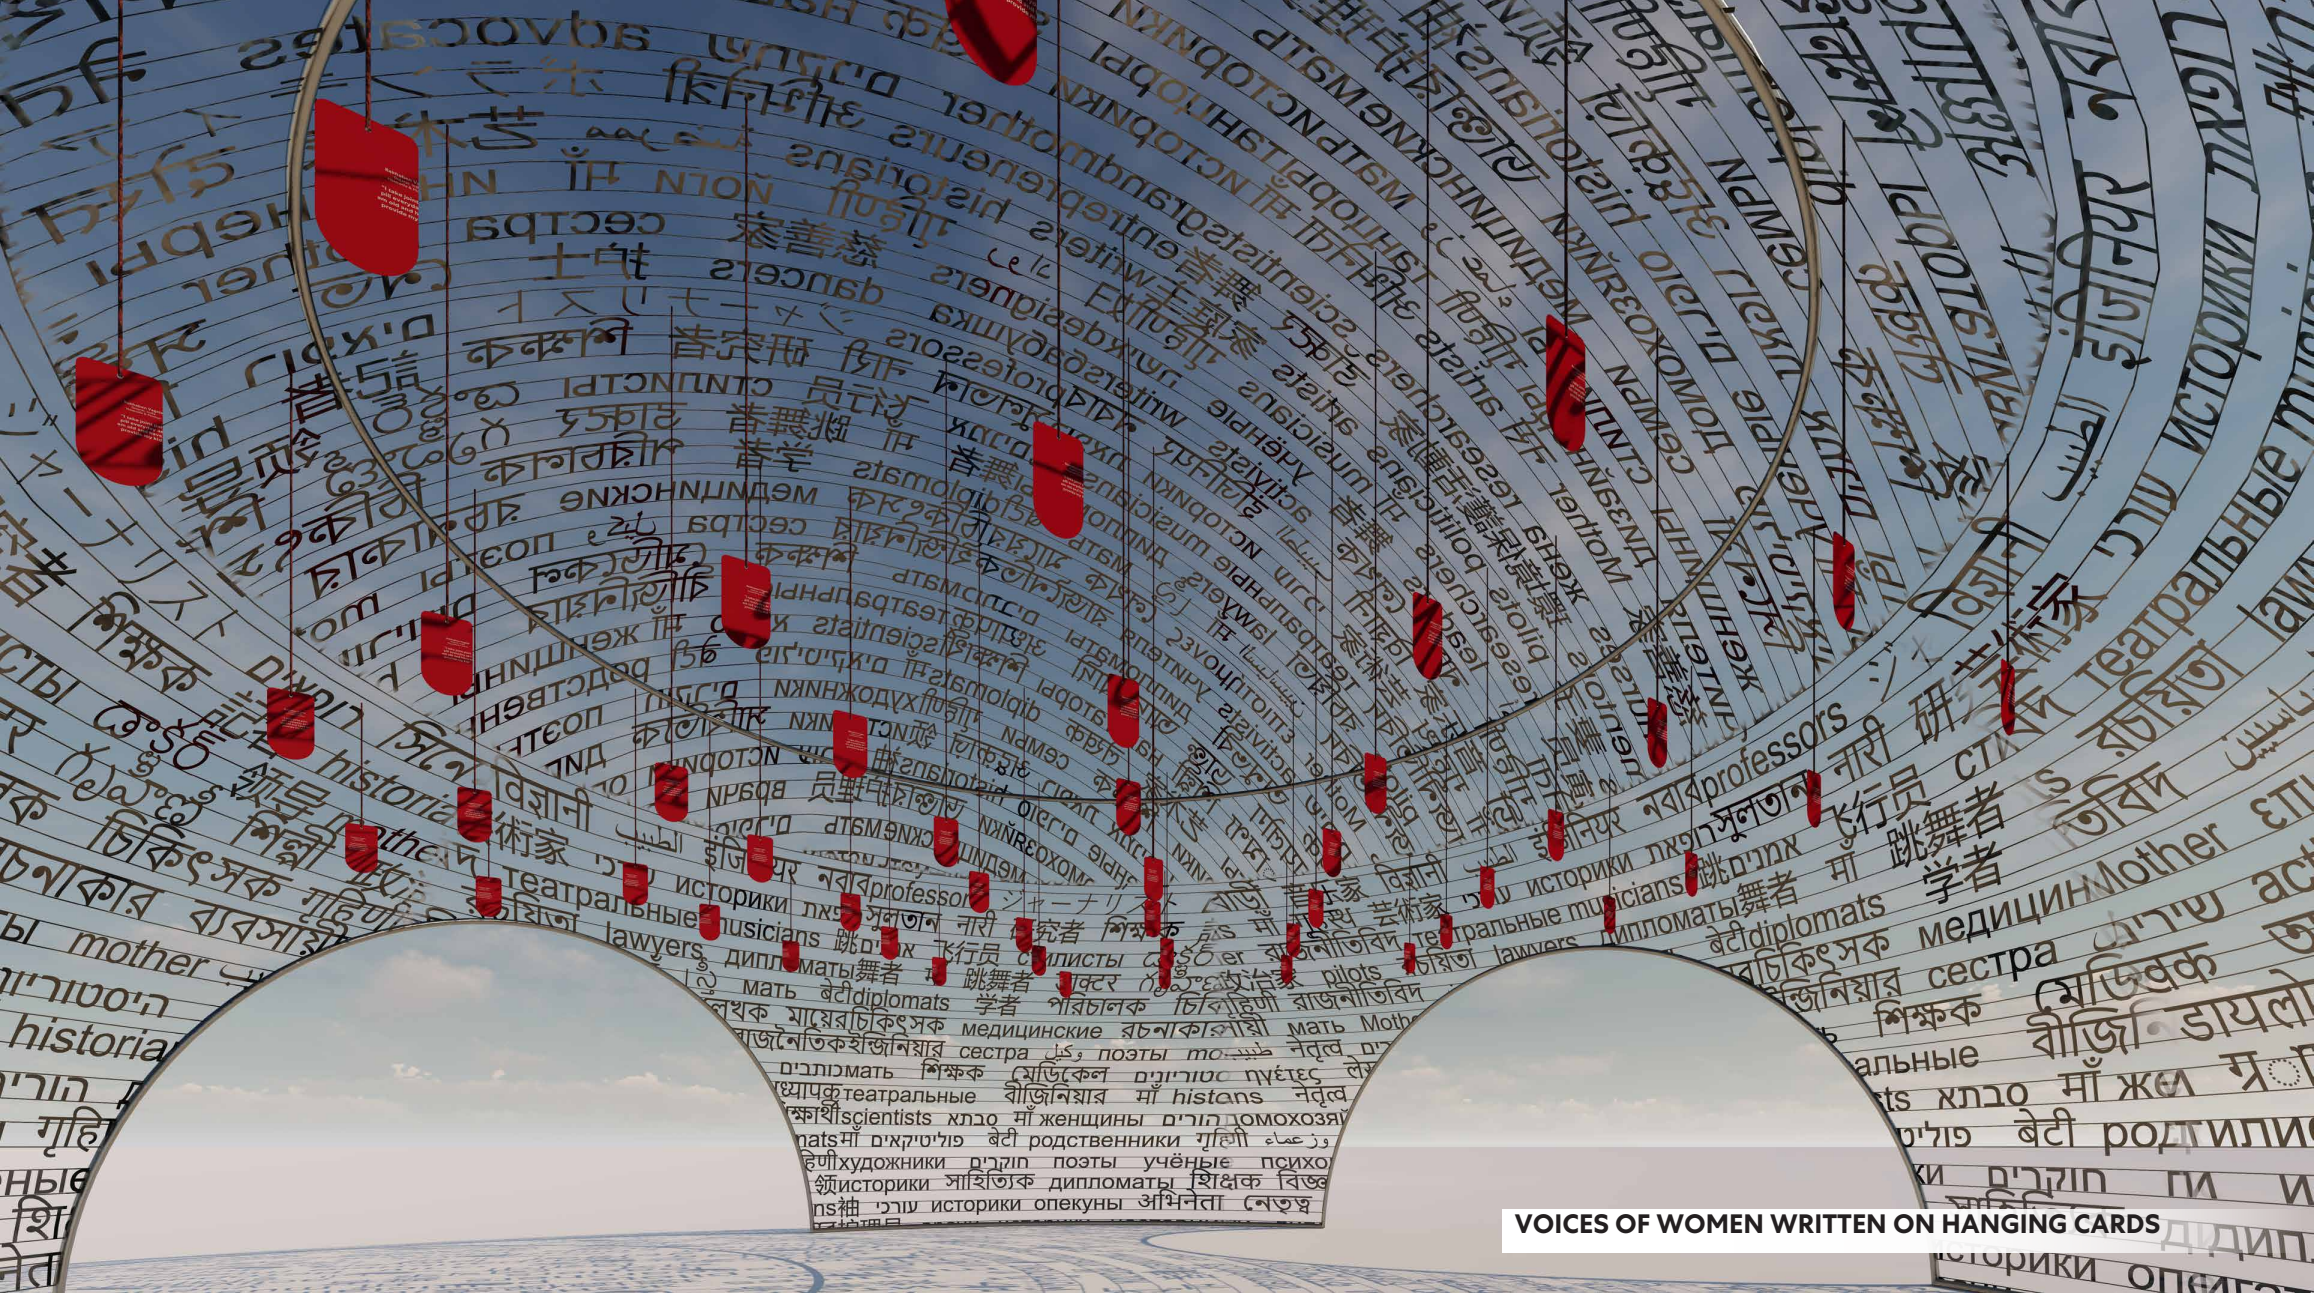

THE UNITY DOME - VOICES OF WOMEN (6m Dia , 3m Height)

VOICES OF WOMEN WRITTEN ON HANGING CARDS

SHADOWS FROM THE WORDS ON THE FLOOR